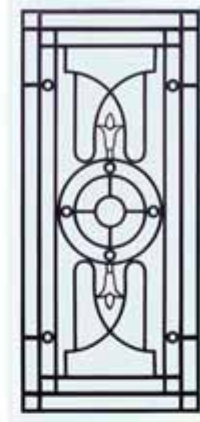

Hermes

Art Iron Collection

Available Finish: **Black Powder Coated**
Backing Glass: **Listral**

Hermes
7x64

Hermes
22x64

Hermes
7x64

Hermes
22x36

Hermes
8x36