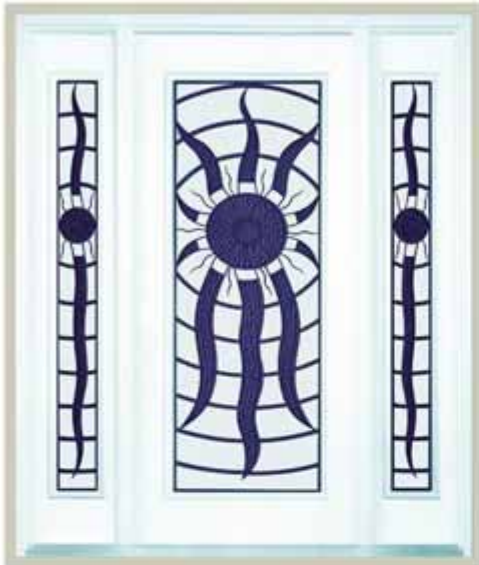

Jupiter
7x64

Jupiter
Sm Oval

Jupiter
22x10HR

AVAILABLE SIZES

Least Obscure		PRIVACY RATING						Most Obscure	
1	2	3	4	5	6	7	8	9	10

Contact

taifengglass@tom.com
fiberglassdoor@yahoo.com

Contact
taifengglass@tom.com
fiberglassdoor@yahoo.com

Neptune

Art Iron Collection

Available Finish: **Black Powder Coated**
Backing Glass: **Listral**

Apollo
7x64

Apollo
22x64

Apollo
7x64

Neptune
7x64

Neptune
22x64