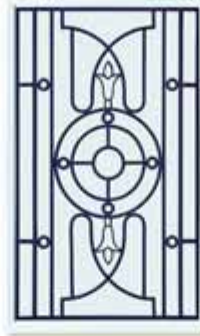

Hermes

Art Iron Collection

Available Finish: **Black Powder Coated**
Backing Glass: **Listral**

Hermes
7x64

Hermes
22x64

Hermes
7x64

Hermes
22x36

Hermes
8x36